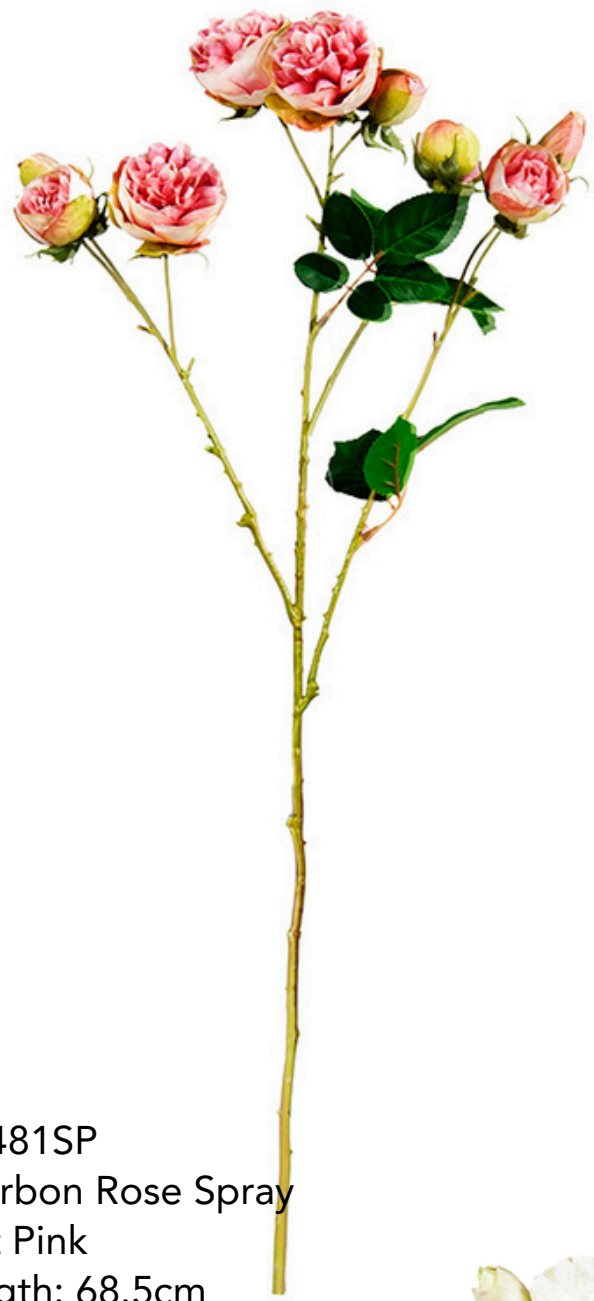

SP 481SP
Bourbon Rose Spray
Soft Pink
Length: 68.5cm