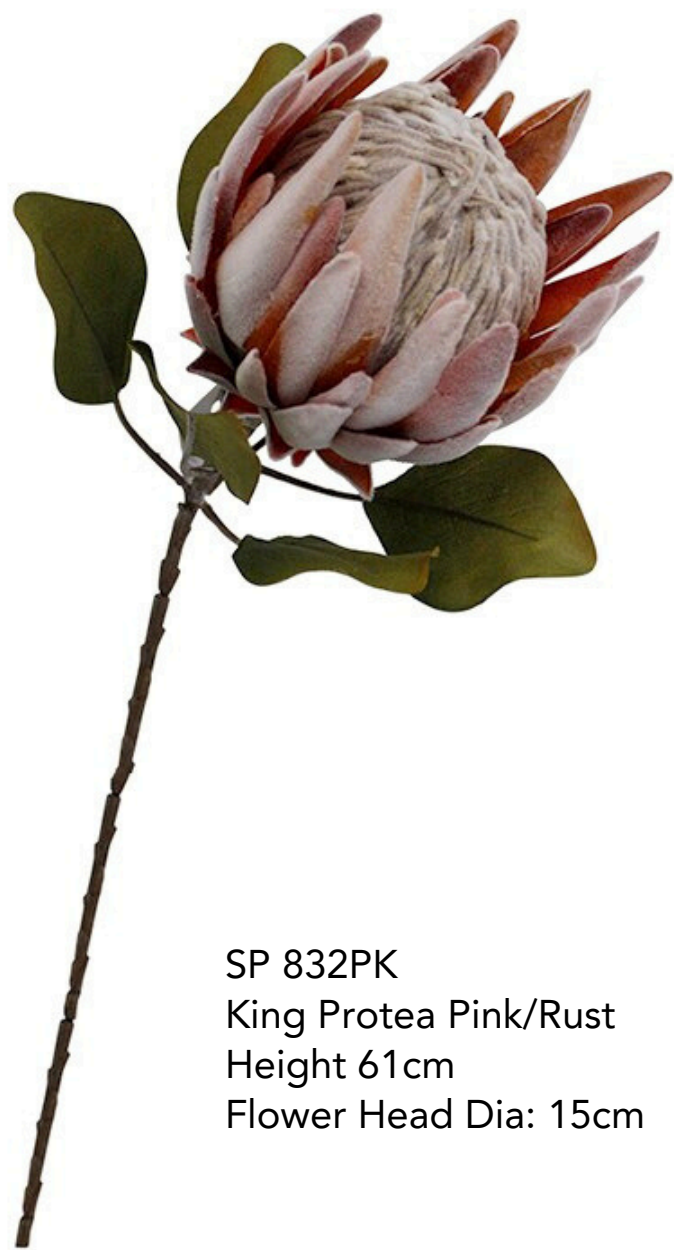

XSP 934WH
Cranberry
Spray White
L:61cm

SP 553RD
Long Berry
Branch Red
L: 94cm

BERRY CLUSTERS

SP 606OR
Berry Cluster Stem
Orange/Brown
Total Length: 41cm

SP 606RD
Berry Cluster Stem
Red
Total Length: 41cm

SP 606BRGR
Berry Cluster Stem
Brown/Green
Total Length: 41cm

SP 540
Poppy Seed Stem
Dried Look
Stem 55cm

GR 404
Talinum Spray
Length: 79cm

GR 921
Oak Leaf Bush w/Acorns
Length: 50cm

GR 781
Autumnal Maple Leaves Spray
Total Length: 76cm

SP 832PK
King Protea Pink/Rust
Height 61cm
Flower Head Dia: 15cm

SP 623RDBR
Artichoke Red/Brown
Height: 32cm Head
Dia: 11cm

SP 623GR
Artichoke Green
Height: 32cm
Head Dia: 11cm

XSP 352
Pearly
Berries Spray
White
L:61cm

SP 704
Pussy Willow Bundle
Length: 55cm

EUCALYPTUS SPRAYS